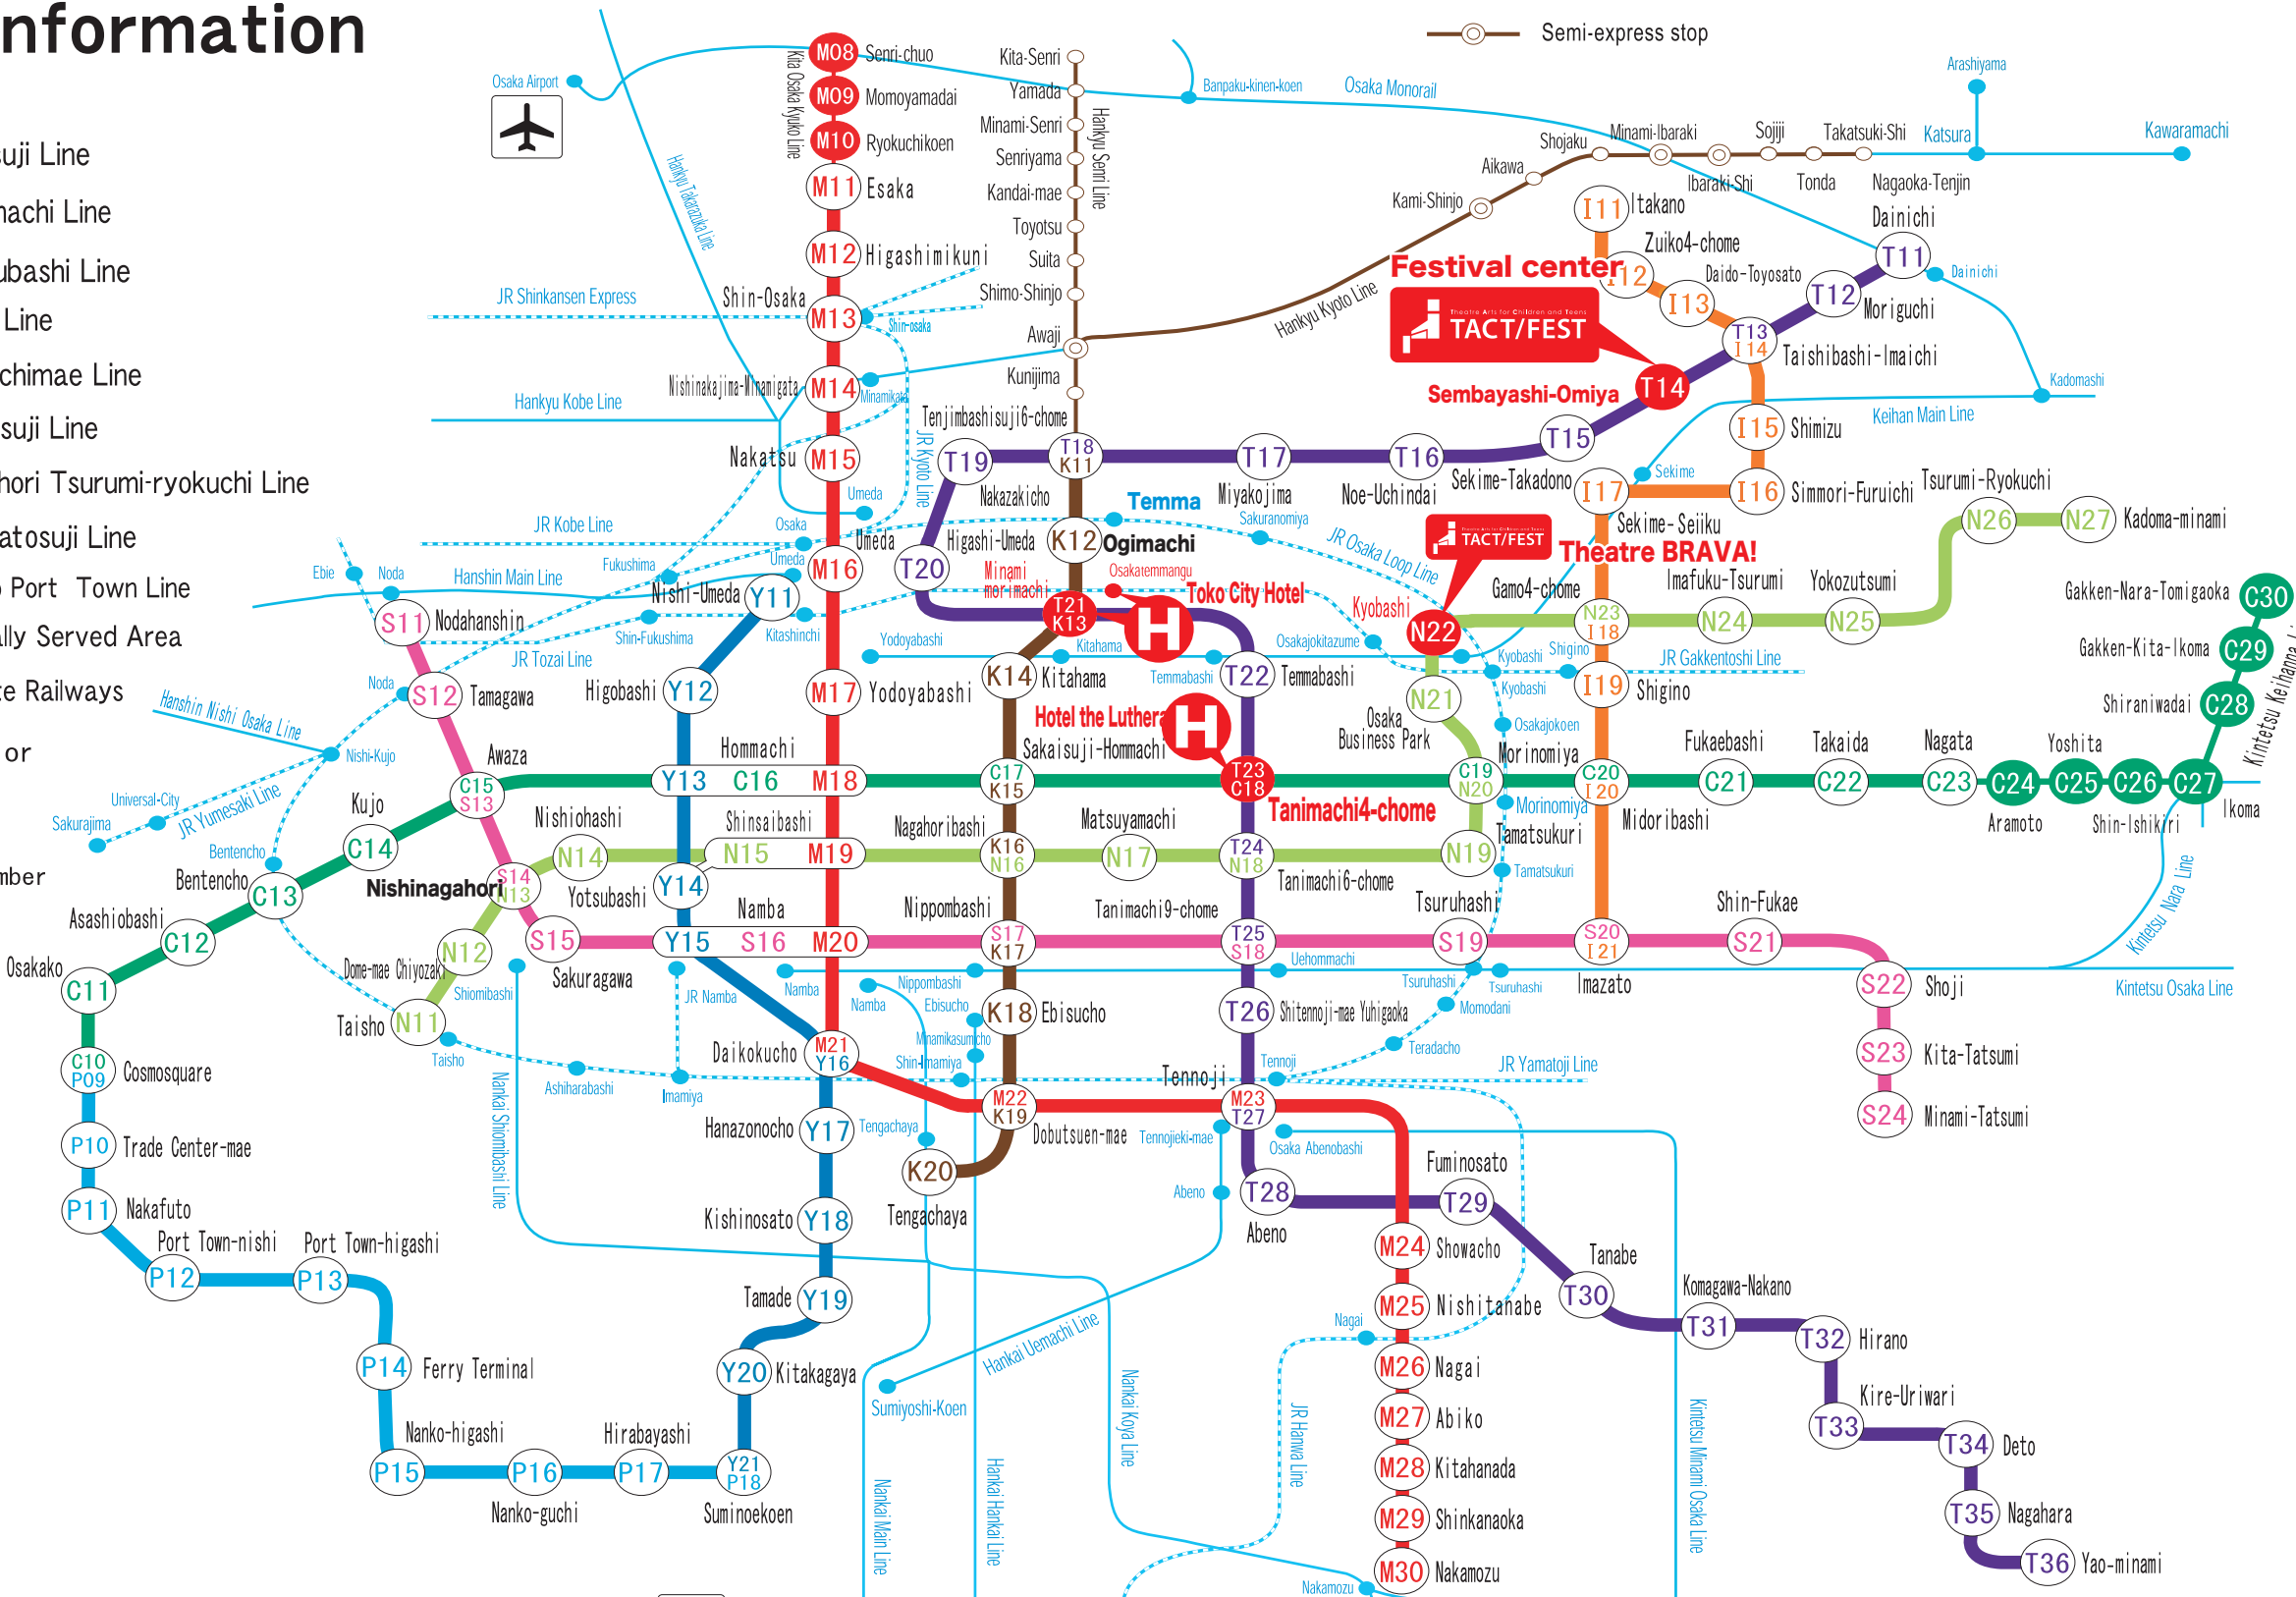

Information

Legend

- (M) Midotsuji Line
- (T) Tanimachi Line
- (Y) Yotsubashi Line
- (C) Chuo Line
- (S) Sennichimae Line
- (K) Sakaisuji Line
- (N) Nagahori Tsurumi-ryokuchi Line
- (I) Imazatosuji Line
- (P) Nanko Port Town Line
- Mutually Served Area
- Private Railways

The data is as of march 19, 2007.